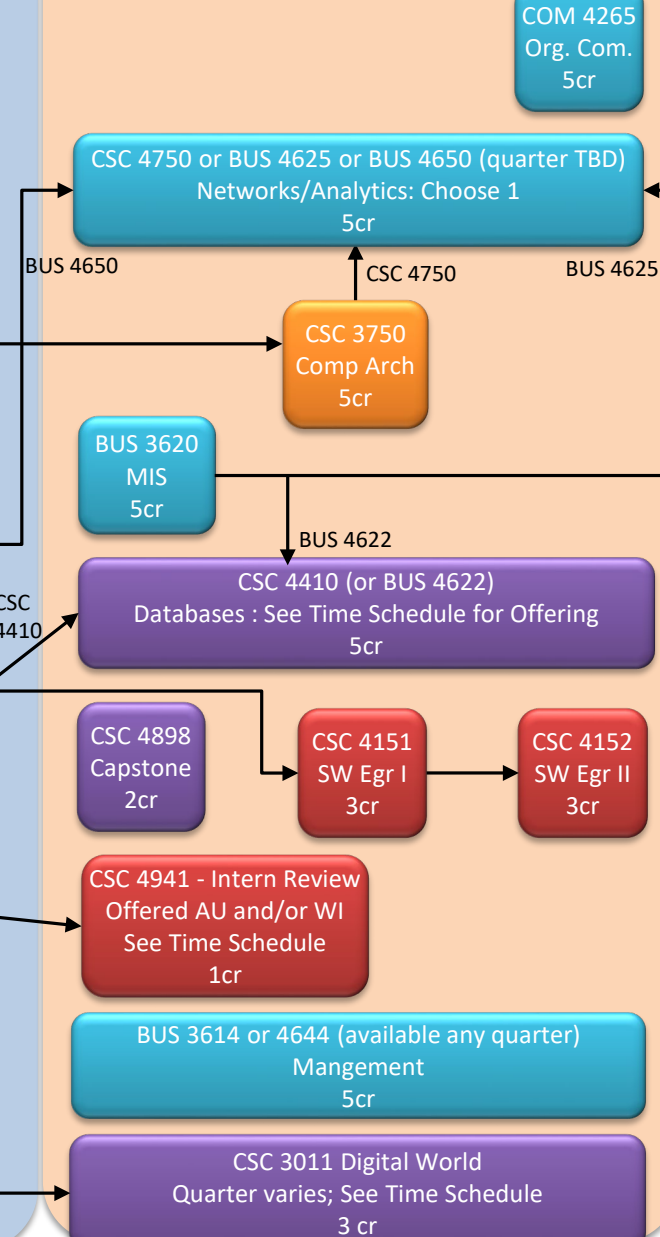

# BS in Information Systems – 2-Year Suggested Schedule

See Current Time Schedule for Exact Quarters and Times

## SPU Year 1

CSC 3000 Intern Prep 1cr

Internship: 200+ hours

UFDN 3001 Scripture 5cr

UFDN 3100 Theology 5cr

## SPU Year 2

In addition to major requirements, complete elective courses to reach minimum: 180 credits (SPU + transfer), 60 upper-division